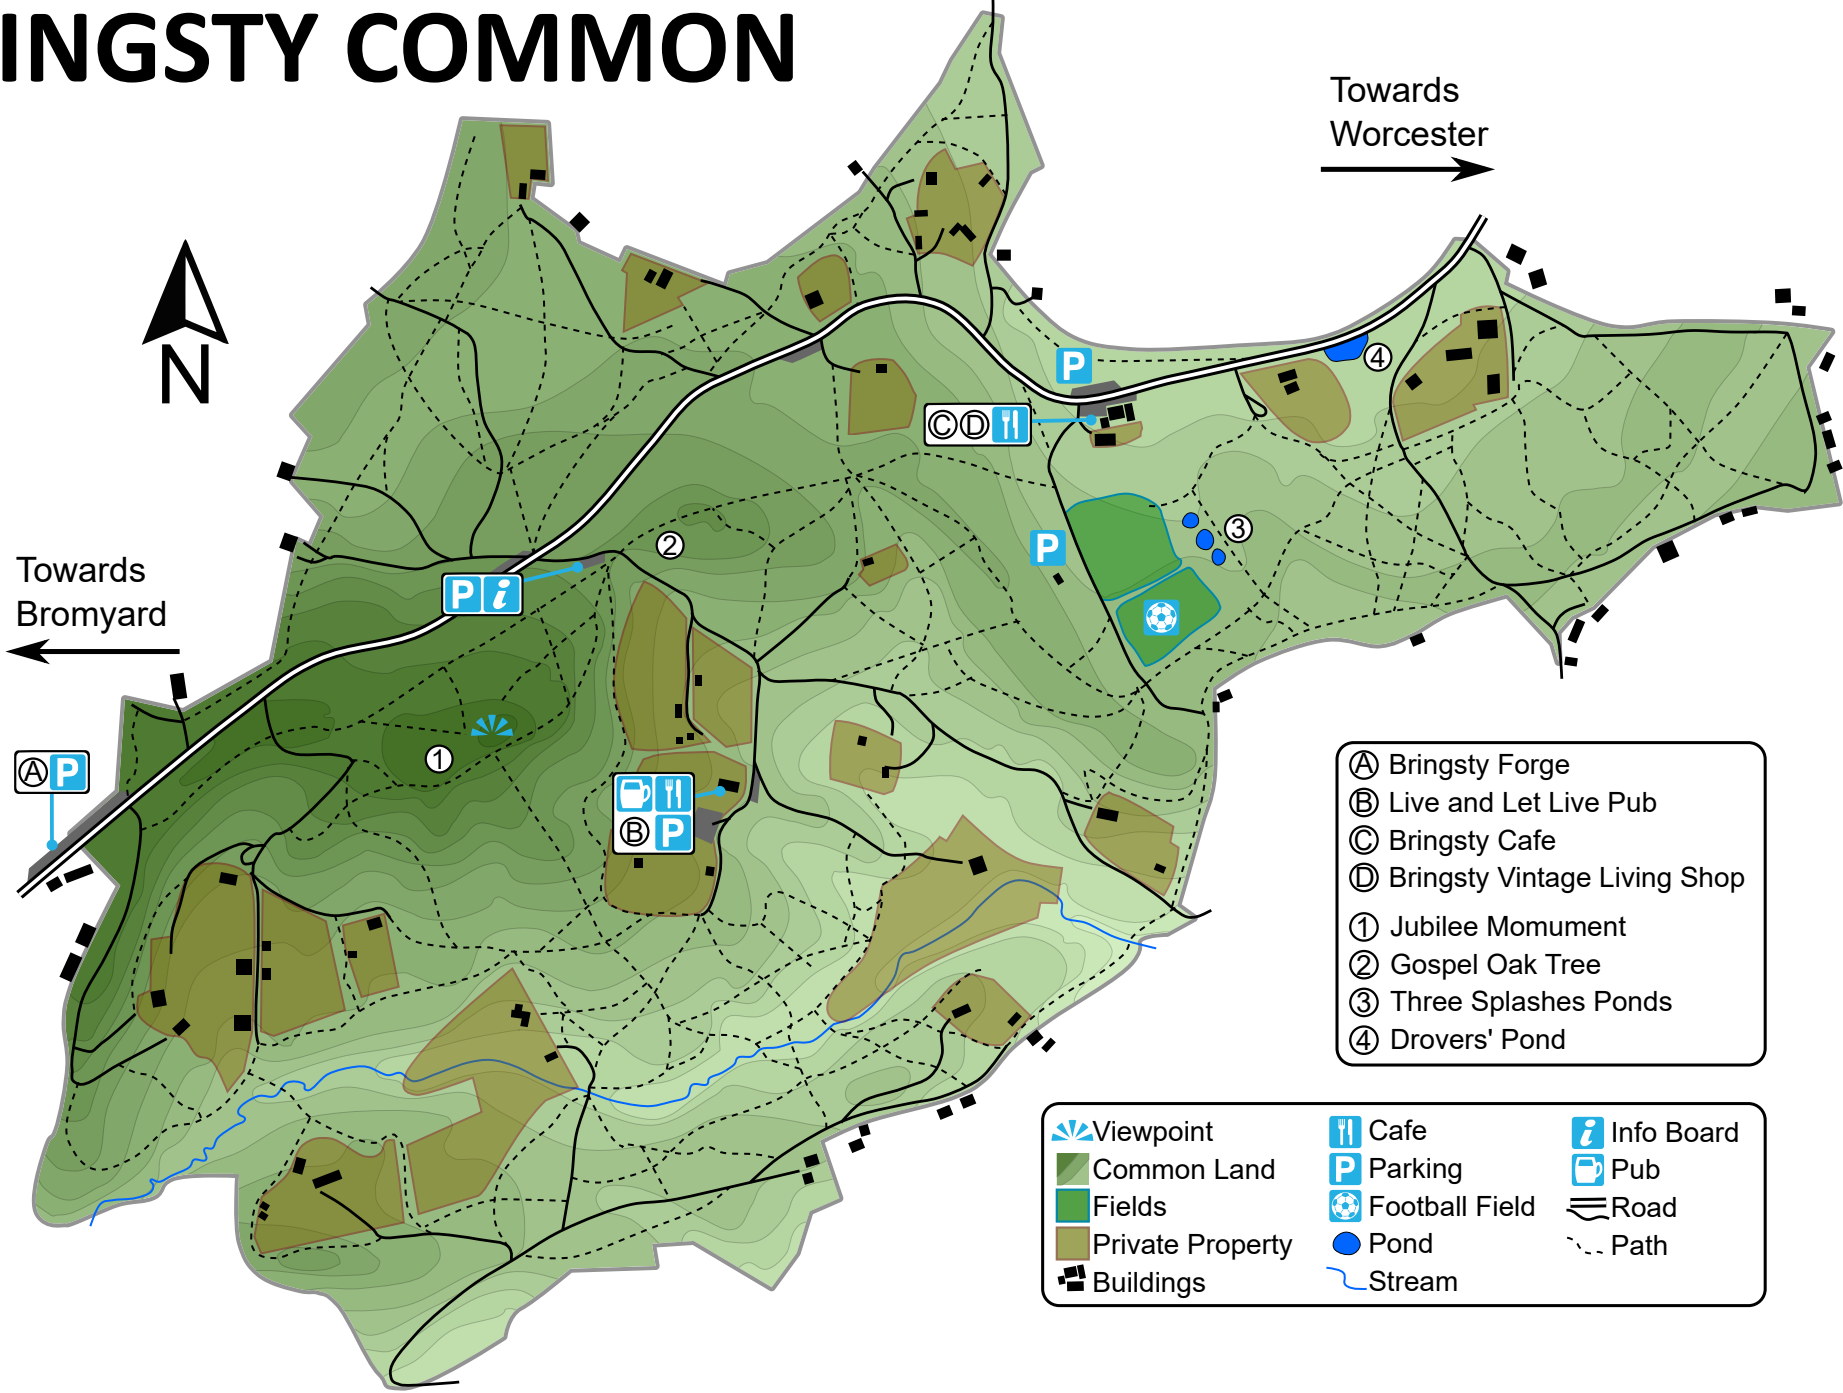

BRINGSTY COMMON

Towards
Bromyard
←

Towards
Worcester
→

- (A) Bringsty Forge
- (B) Live and Let Live Pub
- (C) Bringsty Cafe
- (D) Bringsty Vintage Living Shop
- ① Jubilee Monument
- ② Gospel Oak Tree
- ③ Three Splashes Ponds
- ④ Drovers' Pond

- | | | |
|------------------|----------------|------------|
| Viewpoint | Cafe | Info Board |
| Common Land | Parking | Pub |
| Fields | Football Field | Road |
| Private Property | Pond | Path |
| Buildings | Stream | |